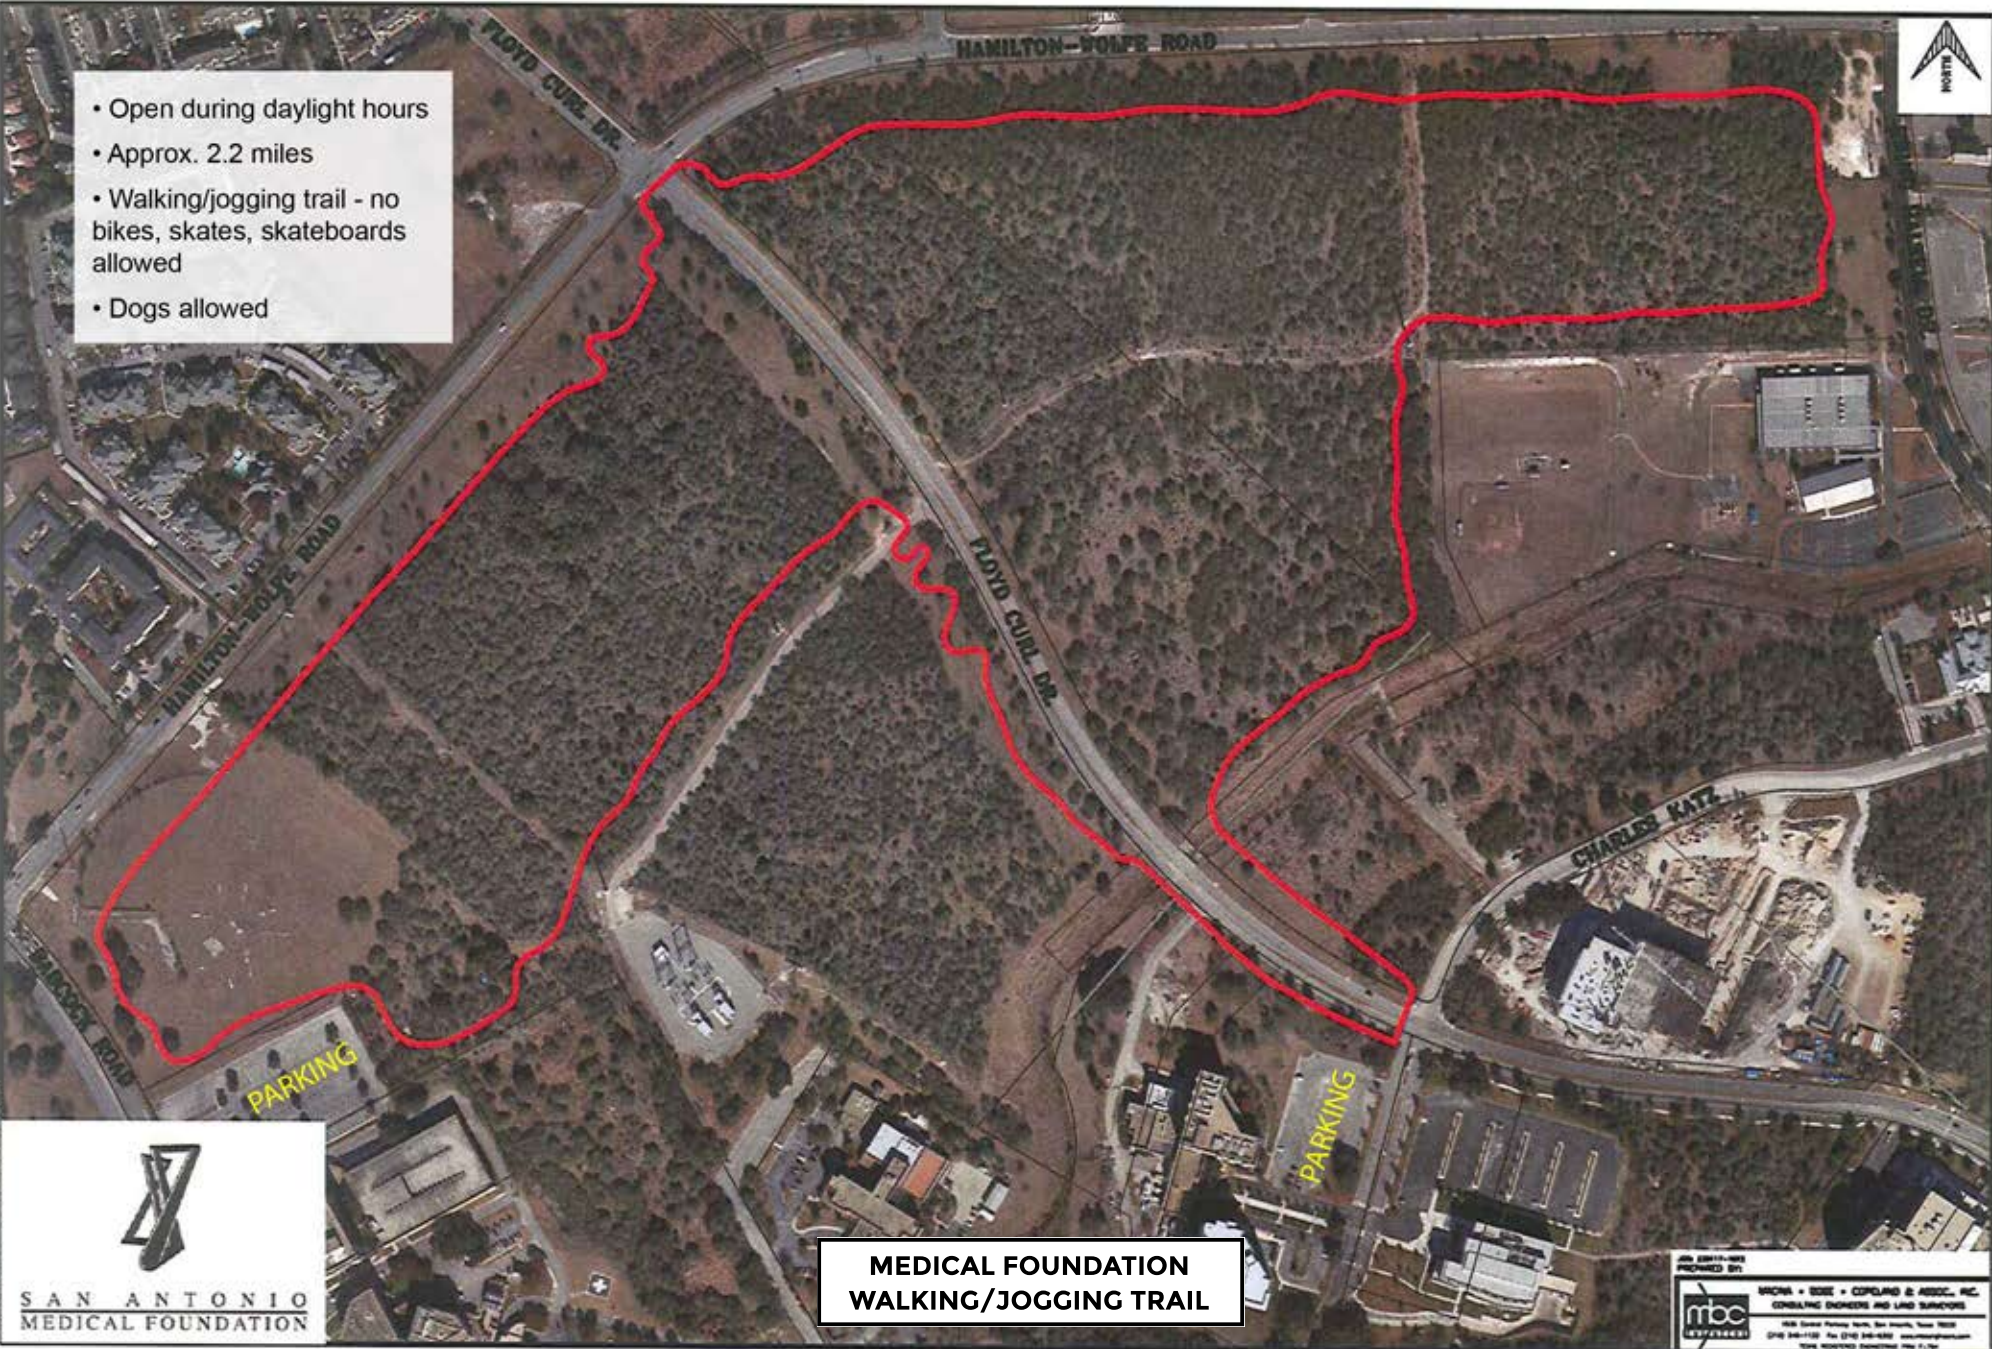

- Open during daylight hours
- Approx. 2.2 miles
- Walking/jogging trail - no bikes, skates, skateboards allowed
- Dogs allowed

**MEDICAL FOUNDATION  
WALKING/JOGGING TRAIL**

AS SHOWN AND PROVIDED BY:  
 MICHAEL BAKER CORPORATION  
 3825 Central Expressway, Suite 1000, San Antonio, Texas 78209  
 (214) 349-1100 Fax (214) 349-4300 [www.mbc.com](http://www.mbc.com)  
 THIS DOCUMENT IS UNCONTROLLED AND NOT TO BE USED FOR CONSTRUCTION